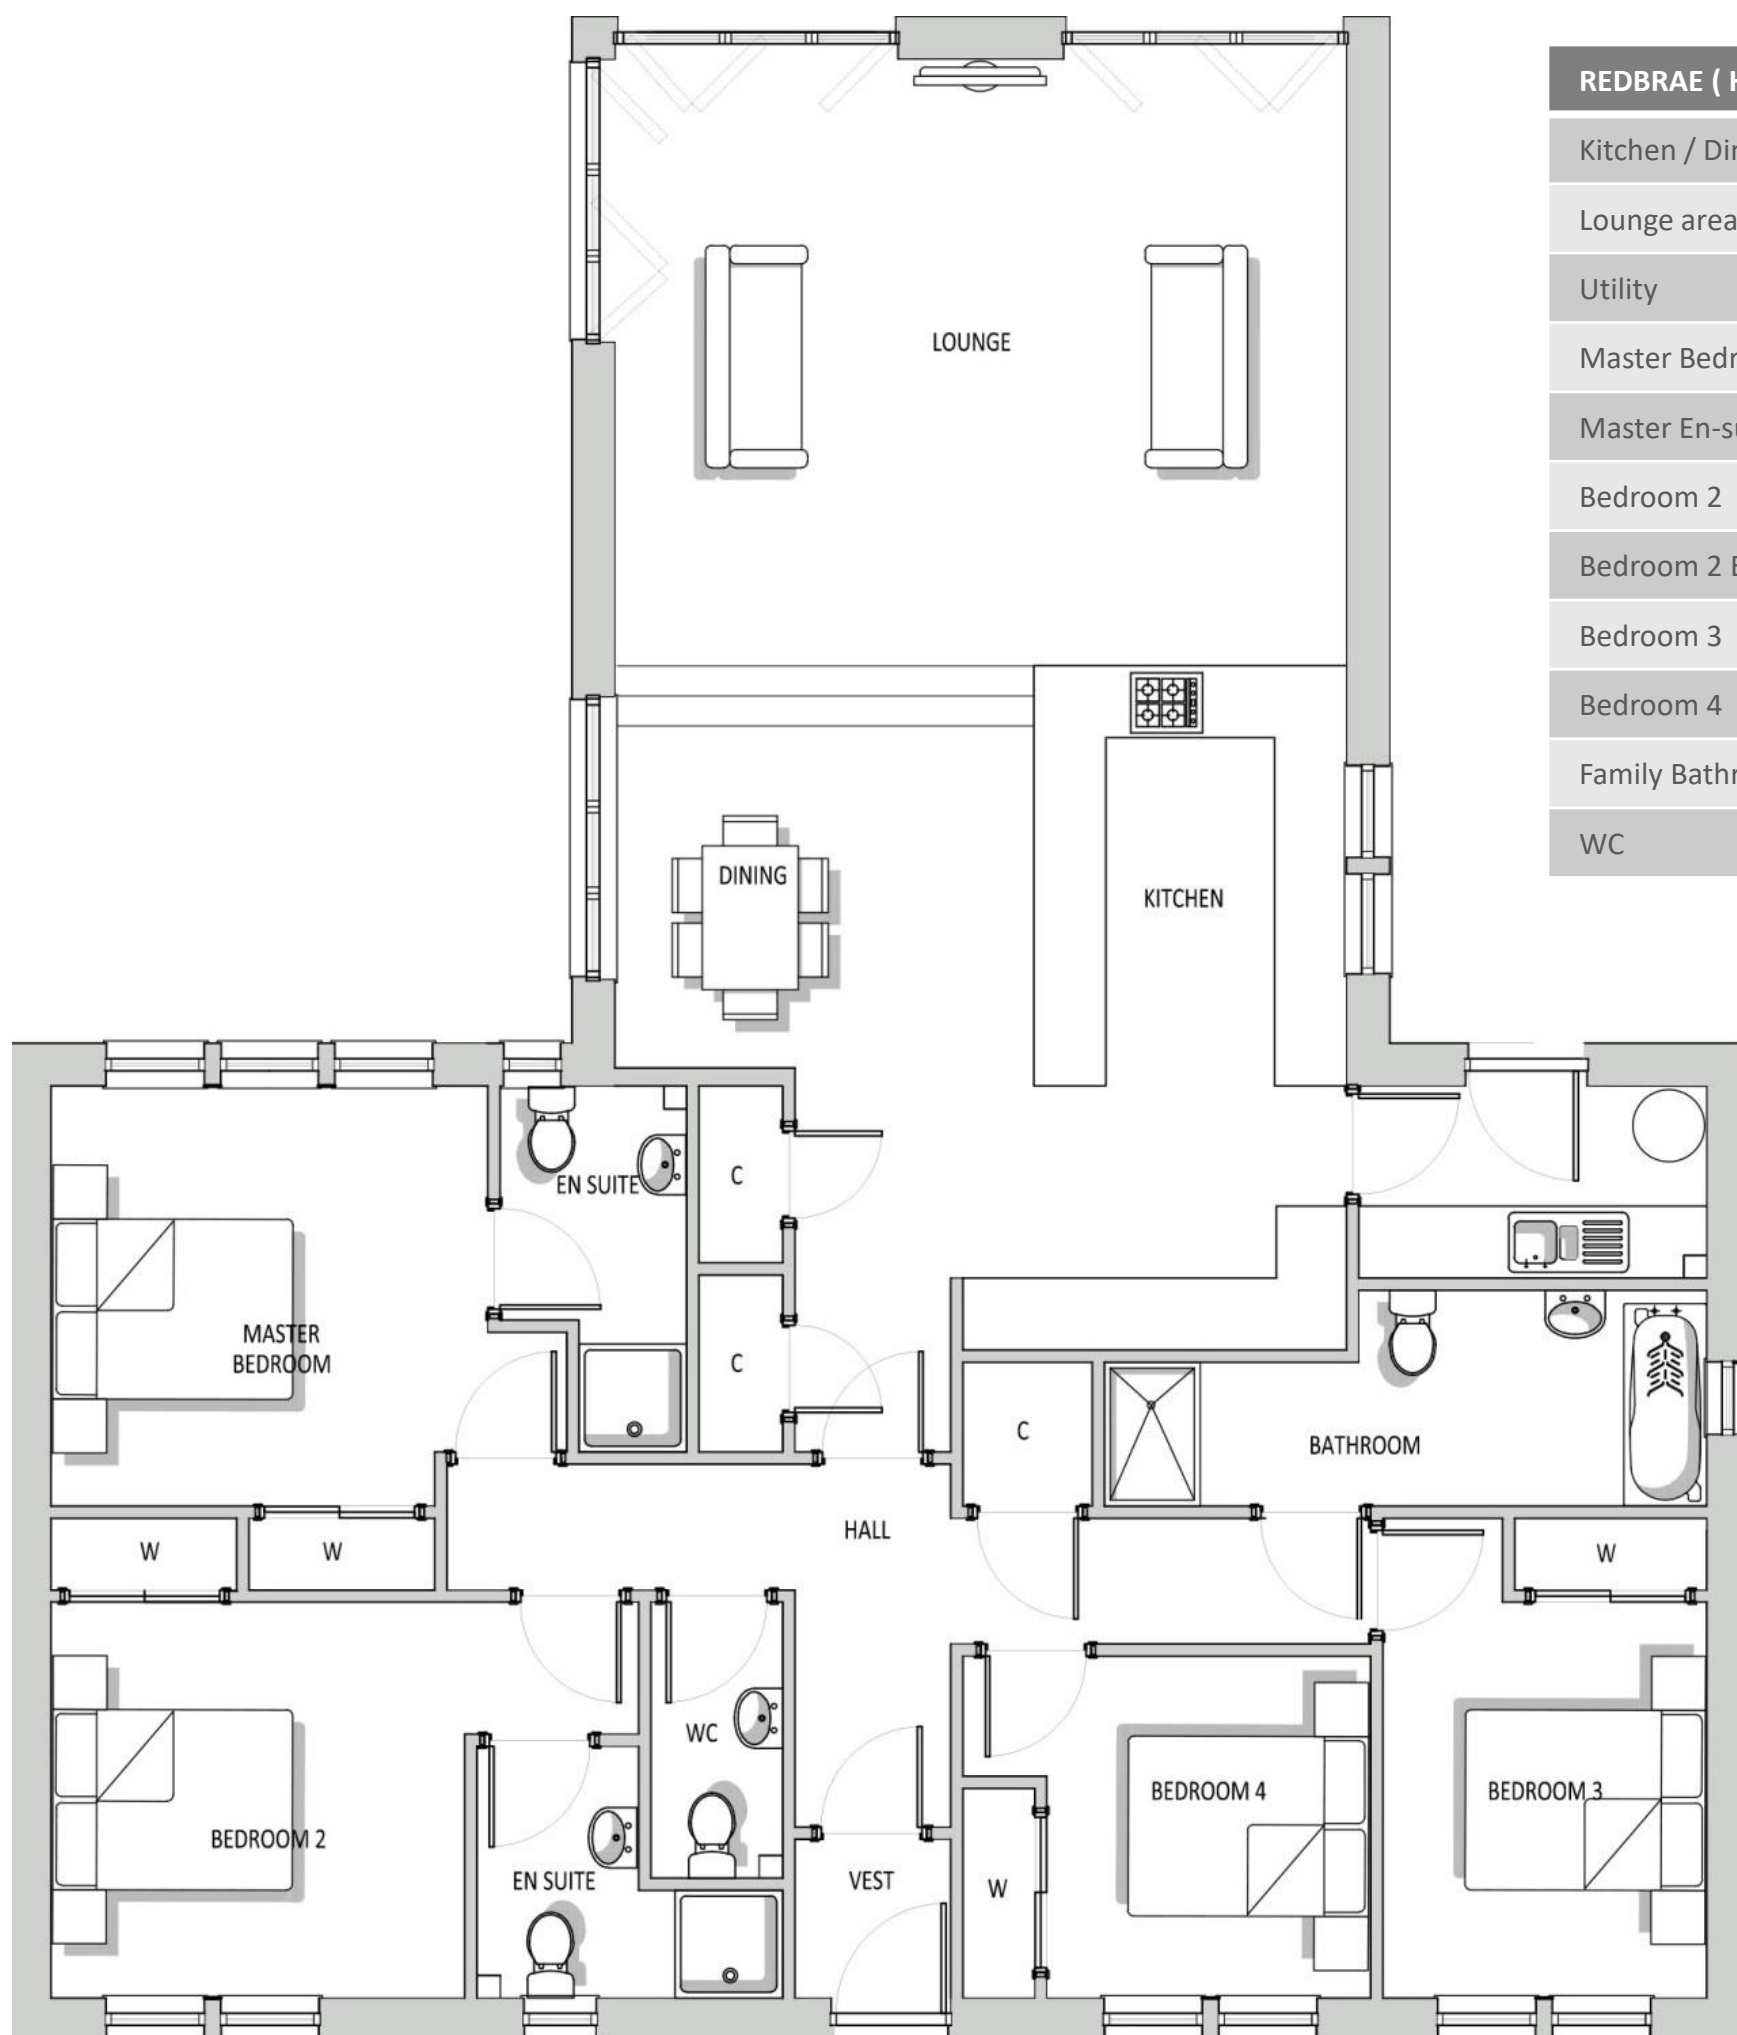

Redbrae, Plot 3  
Plot size 789 m<sup>2</sup> / 0.19 acres

REDBRAE ( House Type C) – Plot 3	
Kitchen / Dining area	6.1m x 5.75m
Lounge area	6.1m x 5m
Utility	2.9m x 1.6m
Master Bedroom	4.3m x 3.5m
Master En-suite	3m x 1.6m
Bedroom 2	4.9m x 3.3m
Bedroom 2 En-suite	2.55m x 2.1m
Bedroom 3	4m x 2.7m
Bedroom 4	3.4m x 2.85m
Family Bathroom	5m x 1.8m
WC	2.3m x 1.1m

All plans, images and dimensions are for illustrative purposes only, and are intended to convey concept and vision of development/property. These may alter as work progresses and do not necessarily represent a true and accurate depiction of finished product and specification. These are not intended to form part of any contract.